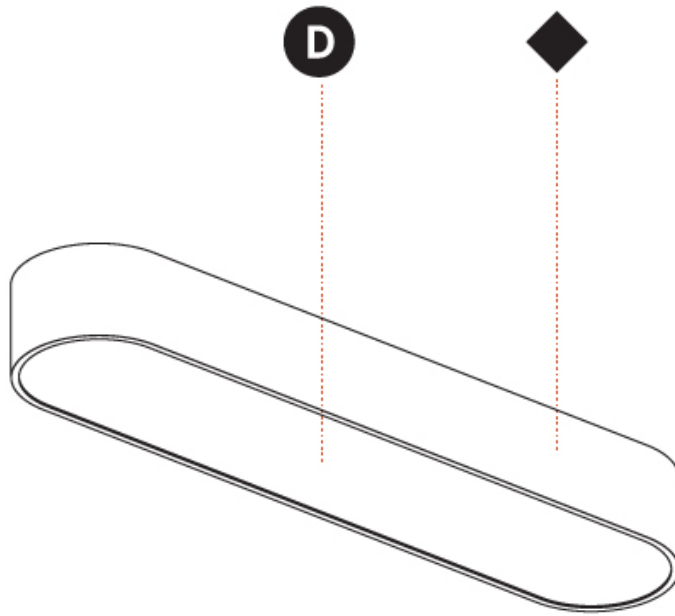

SMOOTHLINE SURFACE

A32968-

PROJECT _____

TYPE _____

SPECIFIER _____

QUANTITY _____

DATE _____